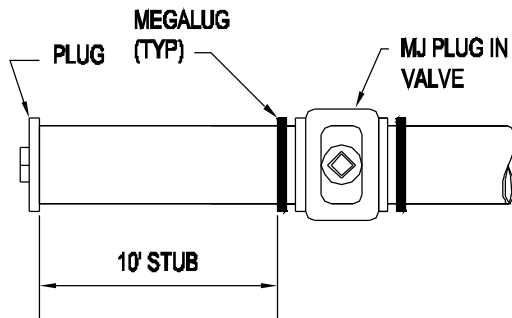

NO SCALE

CROSS OR TEE WITH  
SPACER PIPE & MEGALUGS

CROSS OR TEE WITH  
SPACER PIPE & MEGALUGS

END OF LINE DETAIL

WITH MJ ANCHOR TEE

WIGWAM MUTUAL WATER COMPANY