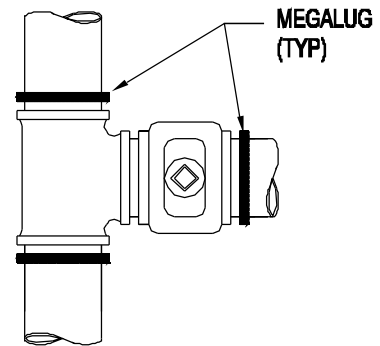

NO SCALE

CROSS OR TEE WITH  
SPACER PIPE & MEGALUGS

CROSS OR TEE WITH  
SPACER PIPE & MEGALUGS

END OF LINE DETAIL

WITH MJ ANCHOR TEE

WIGWAM MUTUAL WATER COMPANY