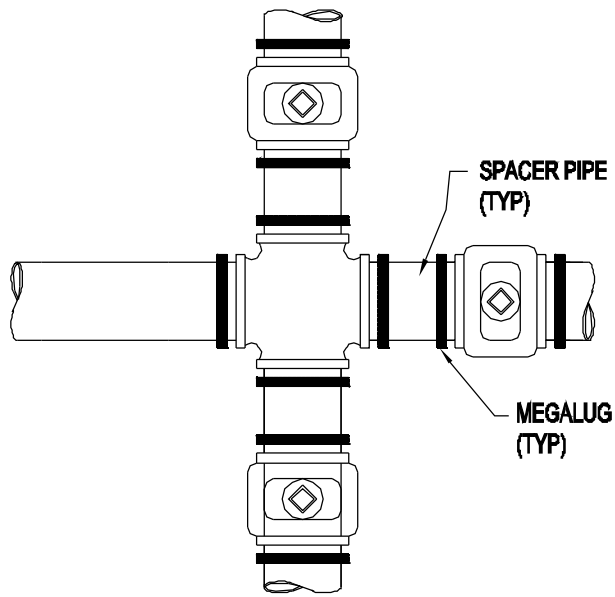

NO SCALE

CROSS OR TEE WITH  
SPACER PIPE & MEGALUGS

CROSS OR TEE WITH  
SPACER PIPE & MEGALUGS

END OF LINE DETAIL

WITH MJ ANCHOR TEE

WIGWAM MUTUAL WATER COMPANY