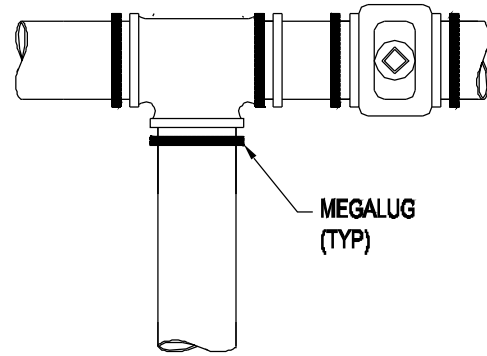

NO SCALE

CROSS OR TEE WITH  
SPACER PIPE & MEGALUGS

CROSS OR TEE WITH  
SPACER PIPE & MEGALUGS

END OF LINE DETAIL

WITH MJ ANCHOR TEE

WIGWAM MUTUAL WATER COMPANY